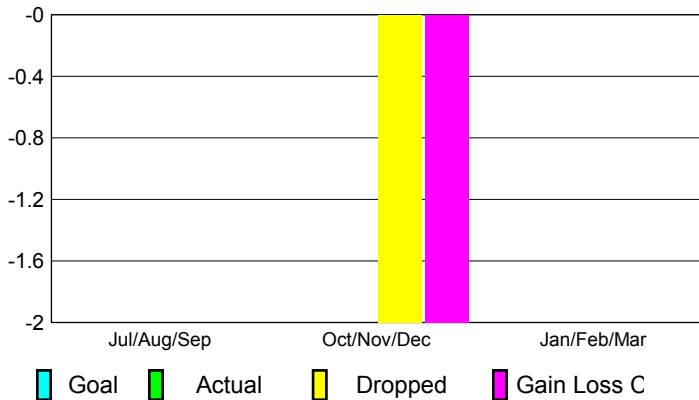

2012-2013 GMT Reports for District (or Undistricted) **District 116 A**

GMT: **HOWARD PATRICK LEE**

Location: **SPAIN**

GMT CA: **4**

CLUBS

Club Results 2012-2013

Clubs 2011-2012

Month	New Club Goal	Actual New Clubs	Actual Dropped Clubs	Gain/Loss of Clubs	Gain/Loss of Clubs
Jul/Aug/Sep	0	0	0	0	0
Oct/Nov/Dec	0	0	-2	-2	0
Jan/Feb/Mar	0				0
Totals	0	0	-2	-2	0

Club Results 2012-2013

Goal, New, Dropped, Gain/Loss

Comparison of Club Gain/Loss

Current Year Compared to the Previous Year