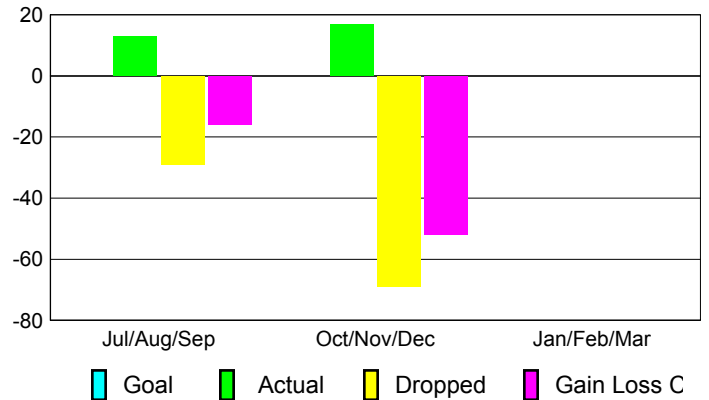

**Club Results 2012-2013**

Goal, New, Dropped, Gain/Loss

**Comparison of Club Gain/Loss**

Current Year Compared to the Previous Year

**YTD Status Quo Clubs 2012-2013**

Status Quo Clubs Compared to Status Quo Members

**MEMBERSHIP**

Membership Results 2012-2013
---------------------------------

Membership 2011-2012
-------------------------

Month	Net Memb Goal	Actual New Memb	Actual Dropped Memb	Gain/Loss of Memb	Gain/Loss of Memb
Jul/Aug/Sep	0	13	-29	-16	-1
Oct/Nov/Dec	0	17	-69	-52	-24
Jan/Feb/Mar	0				-5
<b>Totals</b>	<b>0</b>	<b>30</b>	<b>-98</b>	<b>-68</b>	<b>-30</b>

**Membership Results 2012-2013**

Goal, New, Dropped, Gain/Loss

**Comparison of Membership Gain/Loss**

Current Year Compared to the Previous Year

**Gender Comparison 2012-2013**

Jul/Aug/Sep

Oct/Nov/Dec

Jan/Feb/Mar