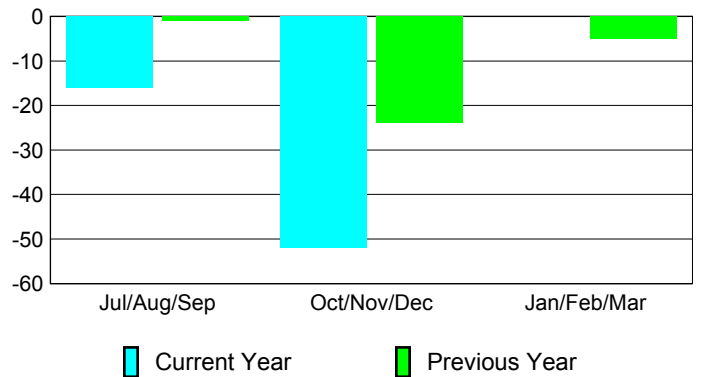

**Club Results 2012-2013**

Goal, New, Dropped, Gain/Loss

**Comparison of Club Gain/Loss**

Current Year Compared to the Previous Year

**YTD Status Quo Clubs 2012-2013**

Status Quo Clubs Compared to Status Quo Members

**MEMBERSHIP**

Membership Results 2012-2013
---------------------------------

Membership 2011-2012
-------------------------

Month	Net Memb Goal	Actual New Memb	Actual Dropped Memb	Gain/Loss of Memb	Gain/Loss of Memb
Jul/Aug/Sep	0	13	-29	-16	-1
Oct/Nov/Dec	0	17	-69	-52	-24
Jan/Feb/Mar	0				-5
<b>Totals</b>	<b>0</b>	<b>30</b>	<b>-98</b>	<b>-68</b>	<b>-30</b>

**Membership Results 2012-2013**

Goal, New, Dropped, Gain/Loss

**Comparison of Membership Gain/Loss**

Current Year Compared to the Previous Year

**Gender Comparison 2012-2013**

Jul/Aug/Sep

Oct/Nov/Dec

Jan/Feb/Mar